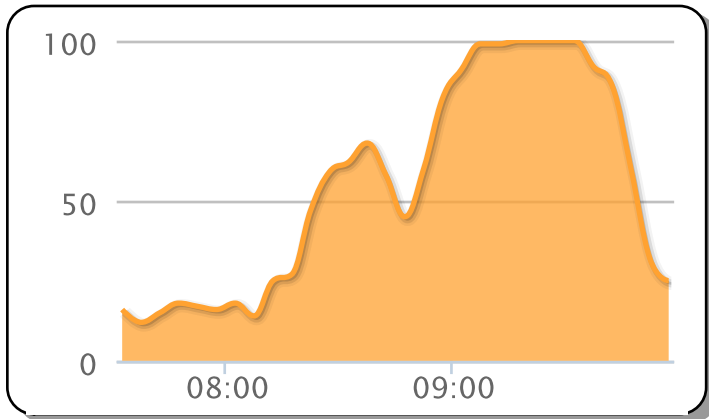

Server4

IP Address: 192.168.10.25
 O/S; OS: WindowsServer-2008-R2
 Description: Service Pack 1 Build 7601

Event Time: 2014-06-19 07:32:19
 Through:
 2014-06-19 09:57:19

Response Time For Event Duration (ms)

CPU Usage For Event Duration (%)

Memory Usage For Event Duration (%)

Device Specific Alarms During Event Period

Severity	Time of Alarm	Message
Critical	2014-06-19 09:14:25	External-Test: Return mail not received, wait abandoned after 1199 seconds
Minor	2014-06-19 09:10:10	Average (5 samples) processor queue length is 15.1, which is >= 4. Last value is 14

All Alarms During Event Period

Severity	Time of Alarm	Message
Critical	2014-06-19 09:14:25	External-Test: Return mail not received, wait abandoned after 1199 seconds
Minor	2014-06-19 09:10:25	Average (5 samples) processor queue length is 15.1, which is >= 4. Last value is 14
Minor	2014-06-19 09:08:05	The disk usage for vCenter-VC1.GuestDisk/C:\VFree on vcenter-VC1:443 is outside expected limits
Minor	2014-06-19 08:57:20	The UCS Manager is NOT responding (resource: ucs03 (ucsMA1)).