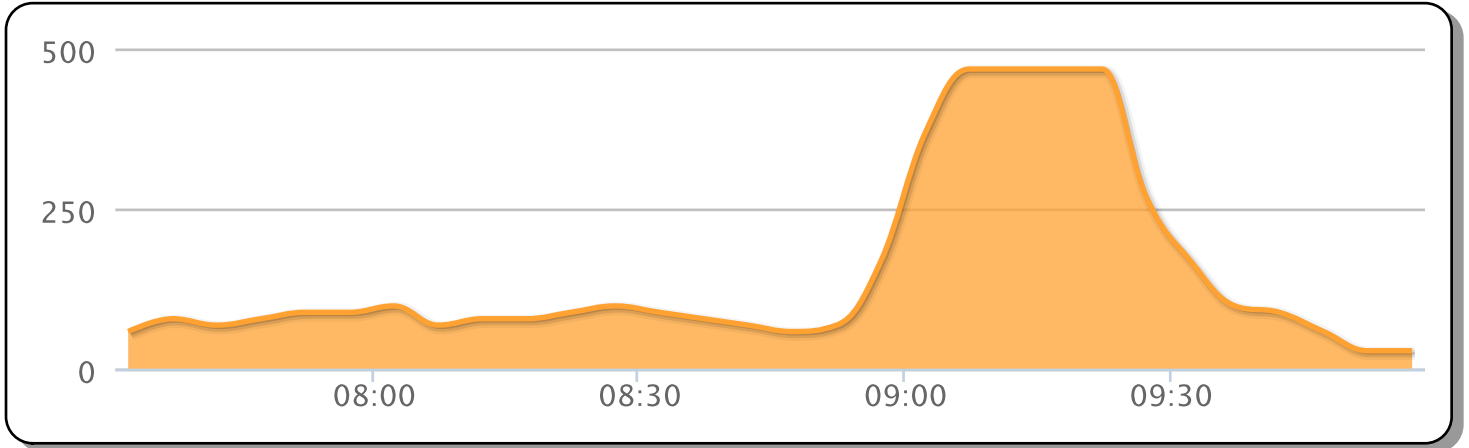

Server4

IP Address: 192.168.10.25
 O/S; OS: WindowsServer-2008-R2
 Description: Service Pack 1 Build 7601

Event Time: 2014-06-19 07:32:19
 Through:
 2014-06-19 09:57:19

Response Time For Event Duration (ms)

CPU Usage For Event Duration (%)

Memory Usage For Event Duration (%)

Device Specific Alarms During Event Period

Severity	Time of Alarm	Message
Critical	2014-06-19 09:14:25	External-Test: Return mail not received, wait abandoned after 1199 seconds
Minor	2014-06-19 09:10:10	Average (5 samples) processor queue length is 15.1, which is >= 4. Last value is 14

All Alarms During Event Period

Severity	Time of Alarm	Message
Critical	2014-06-19 09:14:25	External-Test: Return mail not received, wait abandoned after 1199 seconds
Minor	2014-06-19 09:10:25	Average (5 samples) processor queue length is 15.1, which is >= 4. Last value is 14
Minor	2014-06-19 09:08:05	The disk usage for vCenter-VC1.GuestDisk/C:\VFree on vcenter-VC1:443 is outside expected limits
Minor	2014-06-19 08:57:20	The UCS Manager is NOT responding (resource: ucs03 (ucsMA1)).