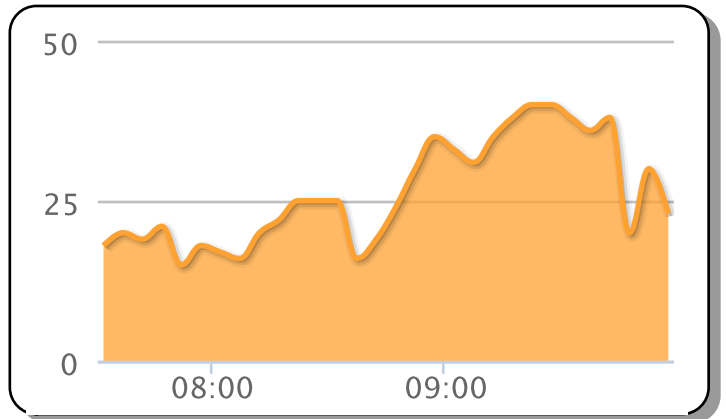

Server4

IP Address: 192.168.10.25
 O/S; OS: WindowsServer-2008-R2
 Description: Service Pack 1 Build 7601

Event Time: 2014-06-19 07:32:19
 Through:
 2014-06-19 09:57:19

Response Time For Event Duration (ms)

CPU Usage For Event Duration (%)

Memory Usage For Event Duration (%)

Device Specific Alarms During Event Period

Severity	Time of Alarm	Message
Critical	2014-06-19 09:14:25	External-Test: Return mail not received, wait abandoned after 1199 seconds
Minor	2014-06-19 09:10:10	Average (5 samples) processor queue length is 15.1, which is >= 4. Last value is 14

All Alarms During Event Period

Severity	Time of Alarm	Message
Critical	2014-06-19 09:14:25	External-Test: Return mail not received, wait abandoned after 1199 seconds
Minor	2014-06-19 09:10:25	Average (5 samples) processor queue length is 15.1, which is >= 4. Last value is 14
Minor	2014-06-19 09:08:05	The disk usage for vCenter-VC1.GuestDisk/C:\VFree on vcenter-VC1:443 is outside expected limits
Minor	2014-06-19 08:57:20	The UCS Manager is NOT responding (resource: ucs03 (ucsMA1)).